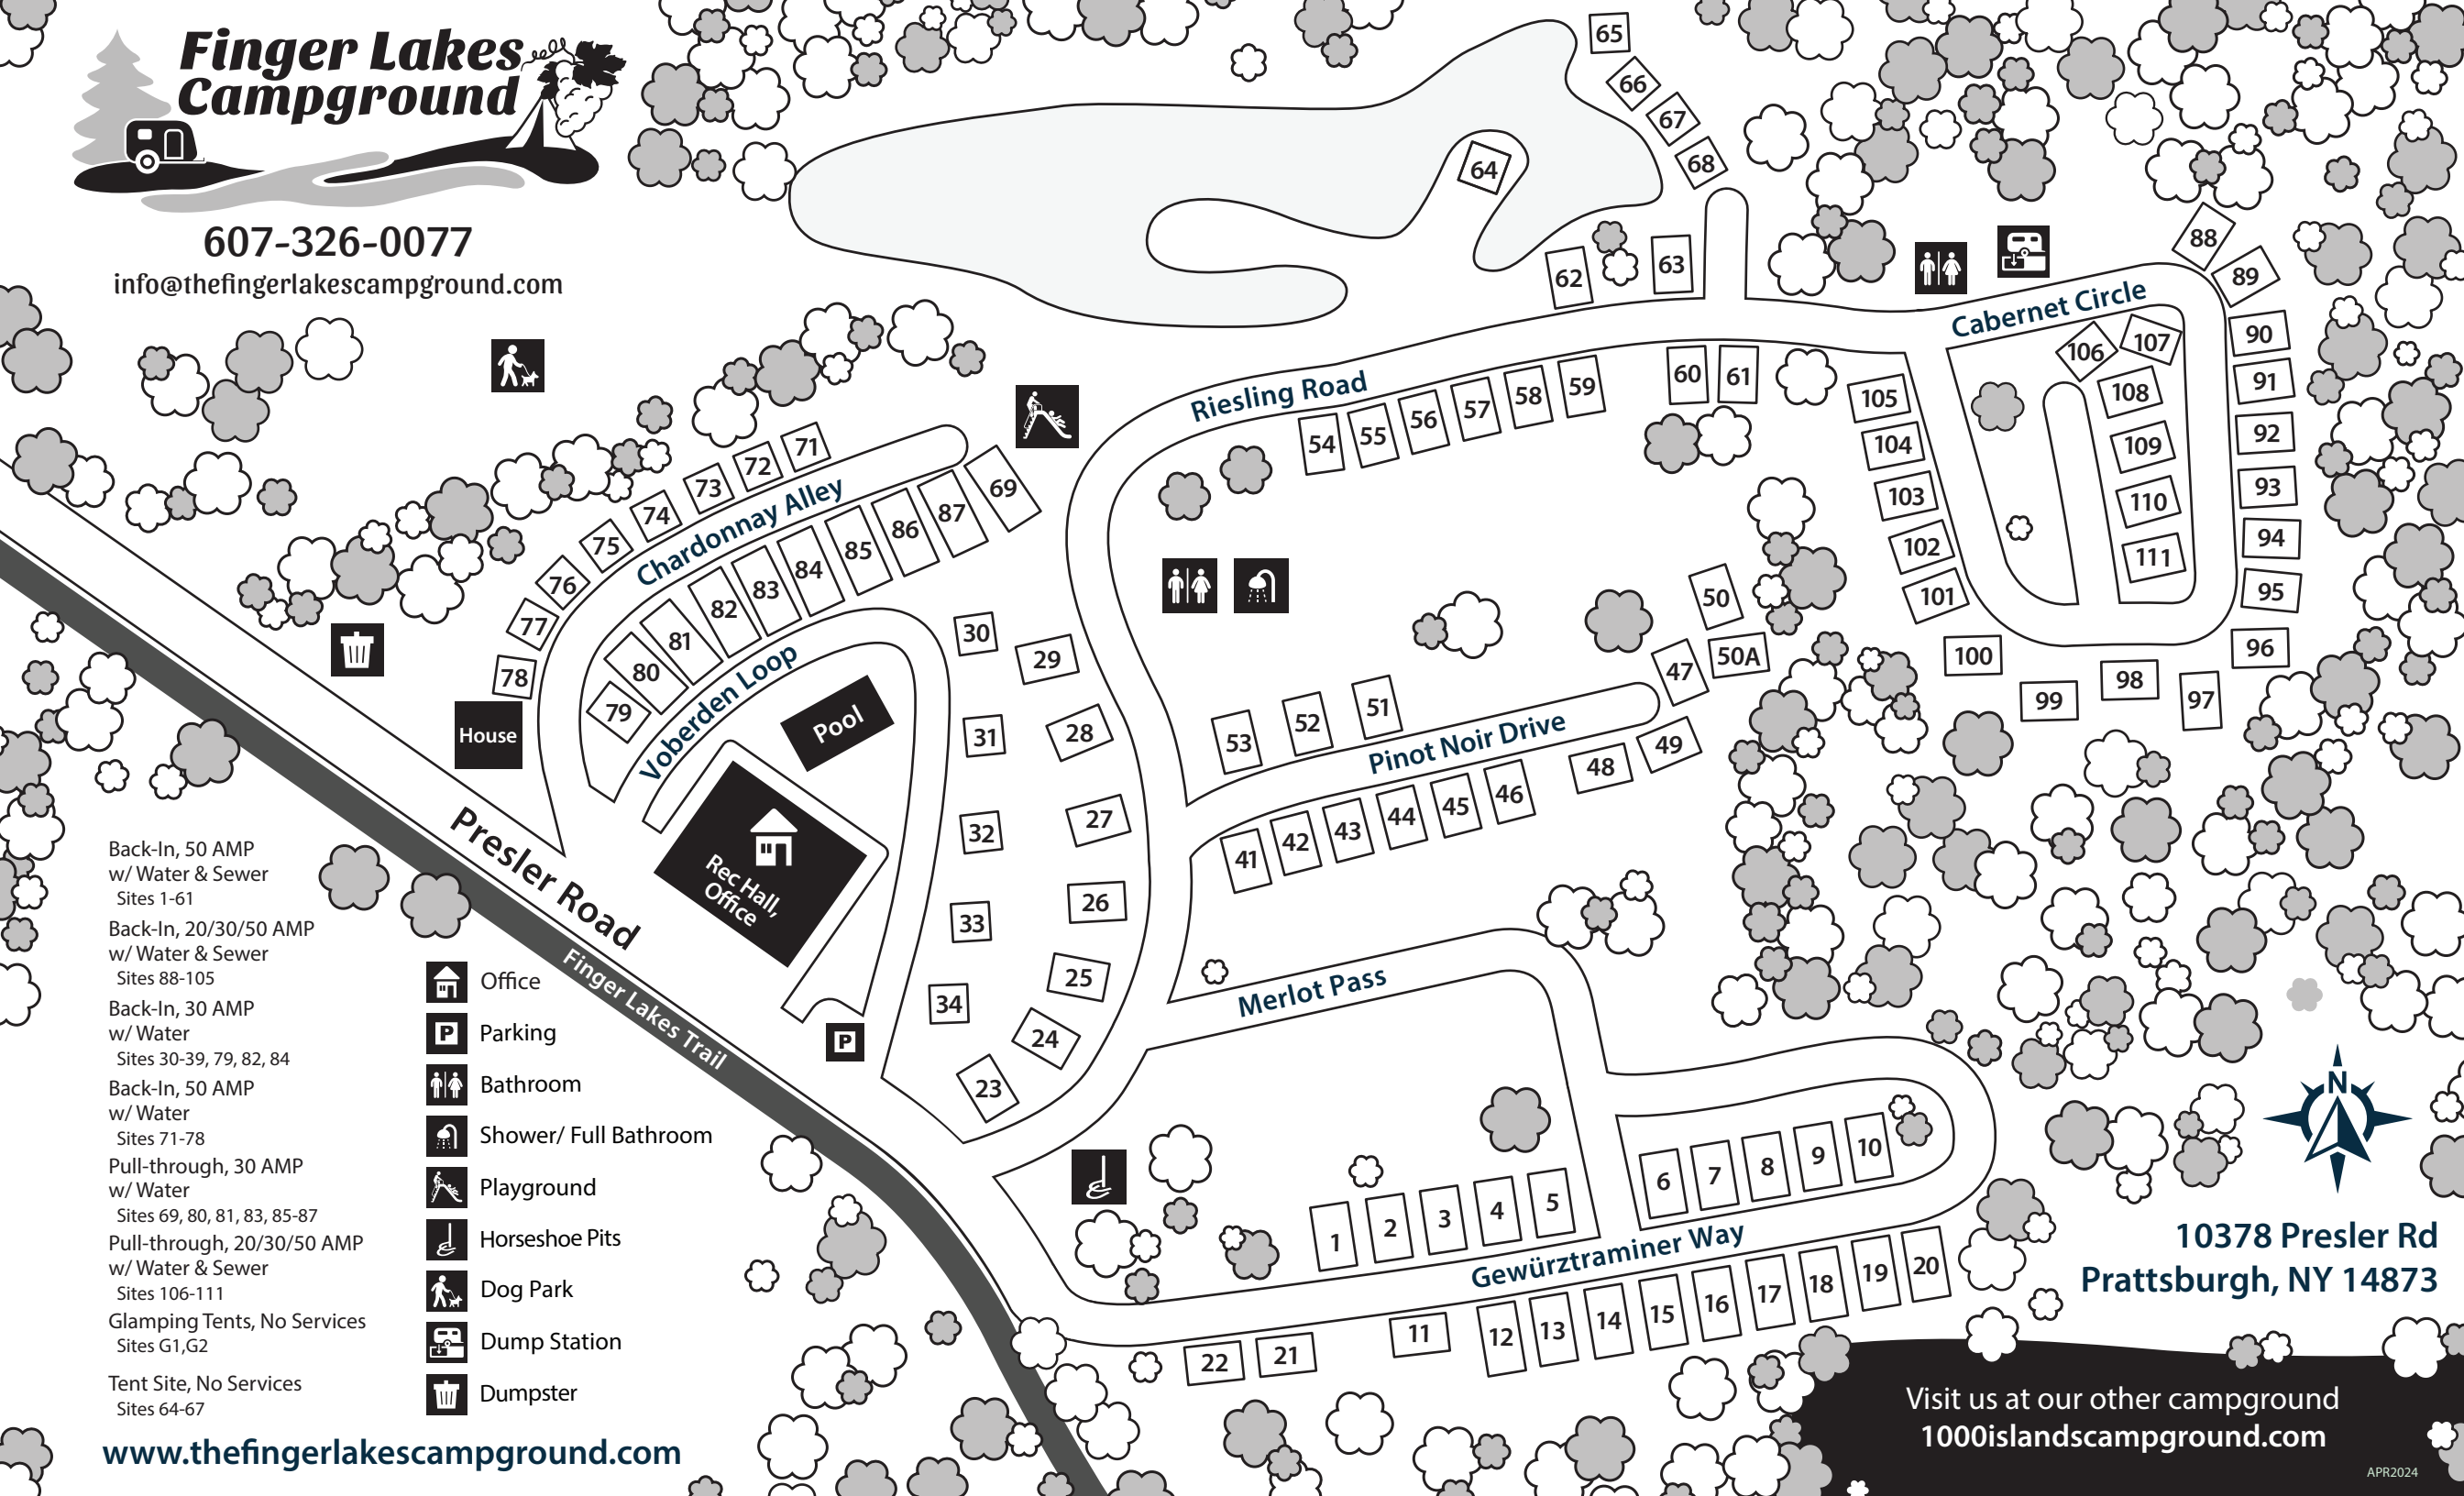

# Finger Lakes Campground

607-326-0077

info@thefingerlakescampground.com

Back-In, 50 AMP  
w/ Water & Sewer  
Sites 1-61

Back-In, 20/30/50 AMP  
w/ Water & Sewer  
Sites 88-105

Back-In, 30 AMP  
w/ Water  
Sites 30-39, 79, 82, 84

Back-In, 50 AMP  
w/ Water  
Sites 71-78

Pull-through, 30 AMP  
w/ Water  
Sites 69, 80, 81, 83, 85-87

Pull-through, 20/30/50 AMP  
w/ Water & Sewer  
Sites 106-111

Glamping Tents, No Services  
Sites G1,G2

Tent Site, No Services  
Sites 64-67

- Office
- Parking
- Bathroom
- Shower/ Full Bathroom
- Playground
- Horseshoe Pits
- Dog Park
- Dump Station
- Dumpster

[www.thefingerlakescampground.com](http://www.thefingerlakescampground.com)

10378 Presler Rd  
Prattsburgh, NY 14873

Visit us at our other campground  
[1000islandscampground.com](http://1000islandscampground.com)