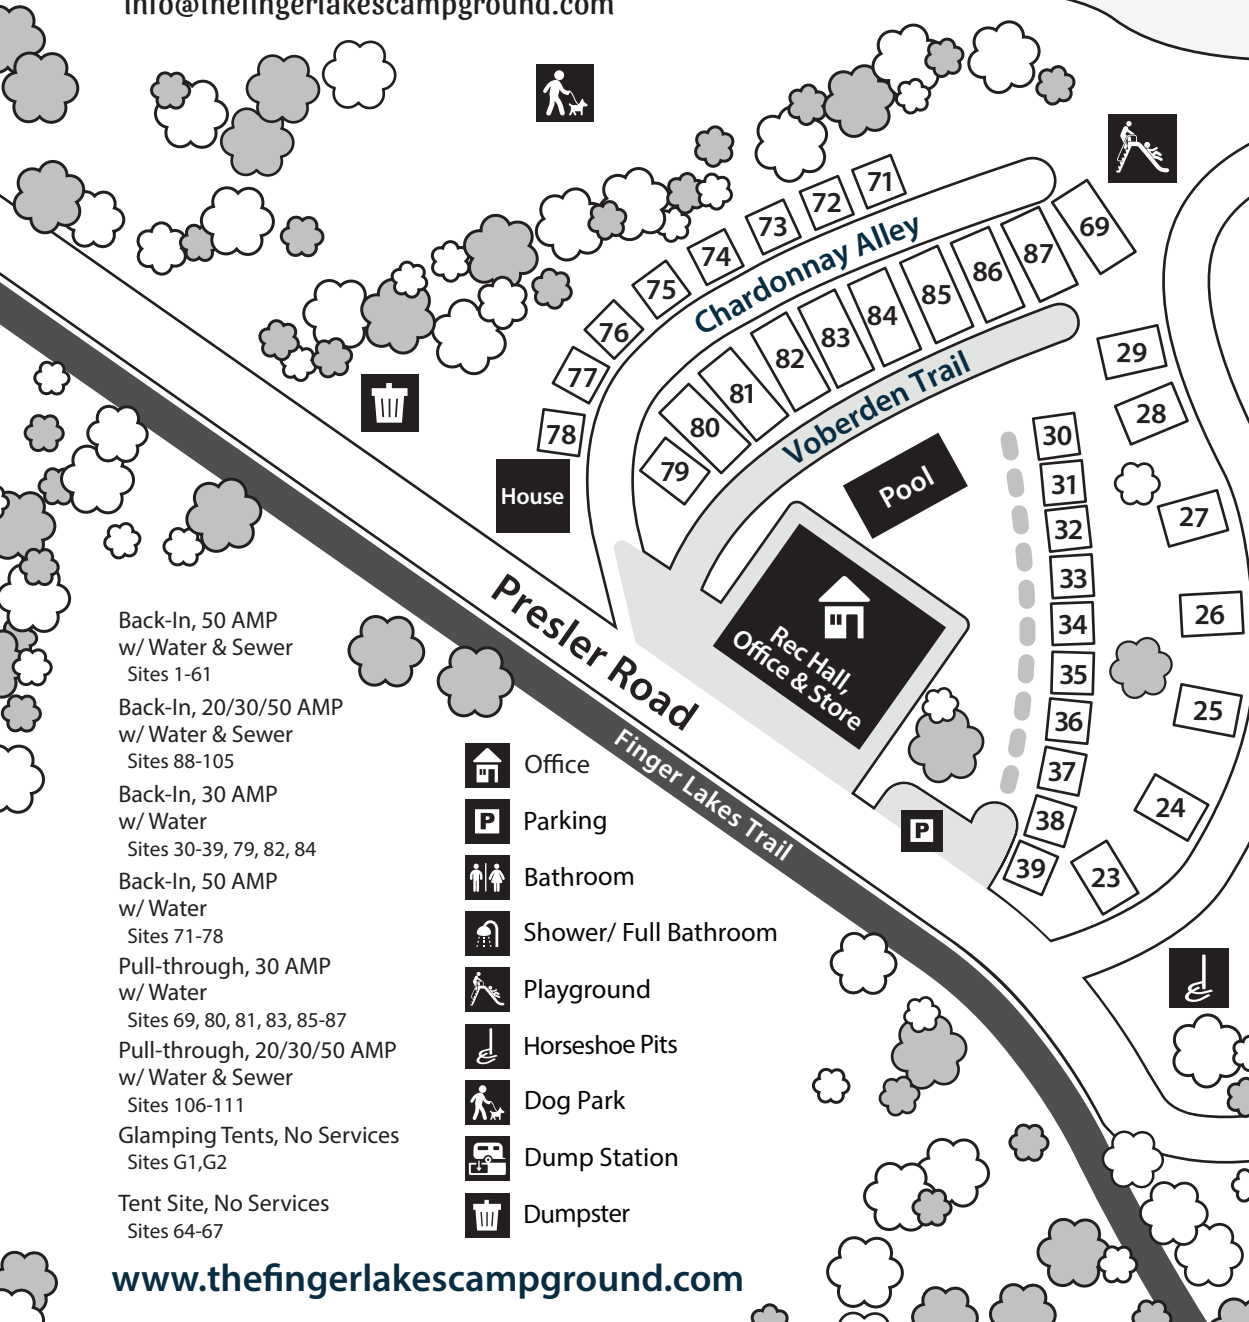

Finger Lakes Campground

607-326-0077

info@thefingerlakescampground.com

- Back-In, 50 AMP w/ Water & Sewer Sites 1-61
- Back-In, 20/30/50 AMP w/ Water & Sewer Sites 88-105
- Back-In, 30 AMP w/ Water Sites 30-39, 79, 82, 84
- Back-In, 50 AMP w/ Water Sites 71-78
- Pull-through, 30 AMP w/ Water Sites 69, 80, 81, 83, 85-87
- Pull-through, 20/30/50 AMP w/ Water & Sewer Sites 106-111
- Glamping Tents, No Services Sites G1,G2
- Tent Site, No Services Sites 64-67

- Office
- Parking
- Bathroom
- Shower/ Full Bathroom
- Playground
- Horseshoe Pits
- Dog Park
- Dump Station
- Dumpster

10378 Presler Rd
Prattsburgh, NY 14873

Visit us at our other campground
1000islandscampground.com